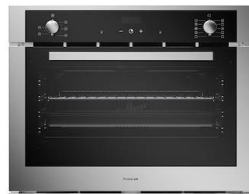

Oven KE 75
7137 000